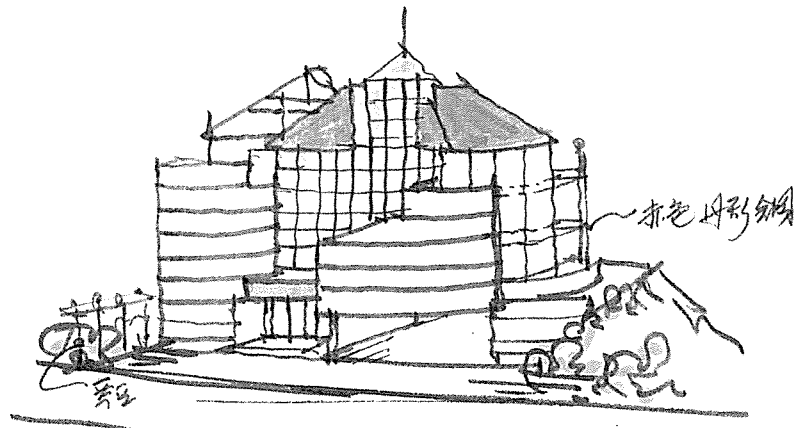

# 海雲臺 식당 계획안

Haewoondae Restaurant Project

SKETCH

張亮淳 / 종합건축사사무소 東明像木  
Designed by Jang, Yang - Soon

양 양

1st fl.

복합체  
= core area

2nd fl.