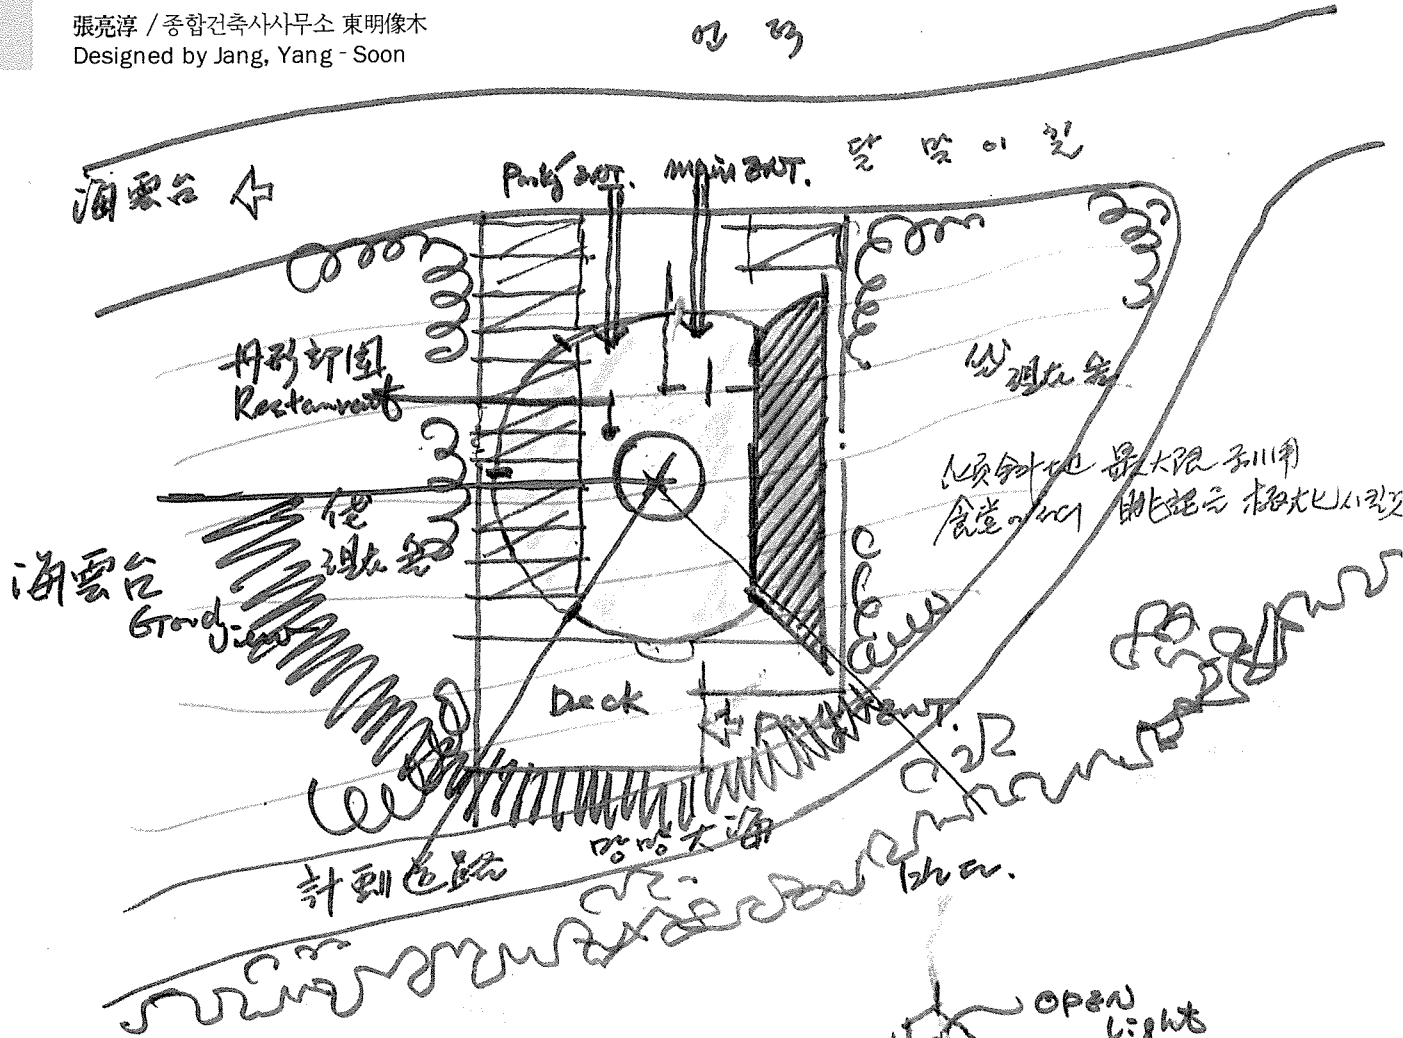

# 海雲臺 식당 계획안

Haewoondae Restaurant Project

SKETCH

張亮淳 / 종합건축사사무소 東明像木  
Designed by Jang, Yang - Soon

양 양

1st fl.

복합체  
= core area

2nd fl.