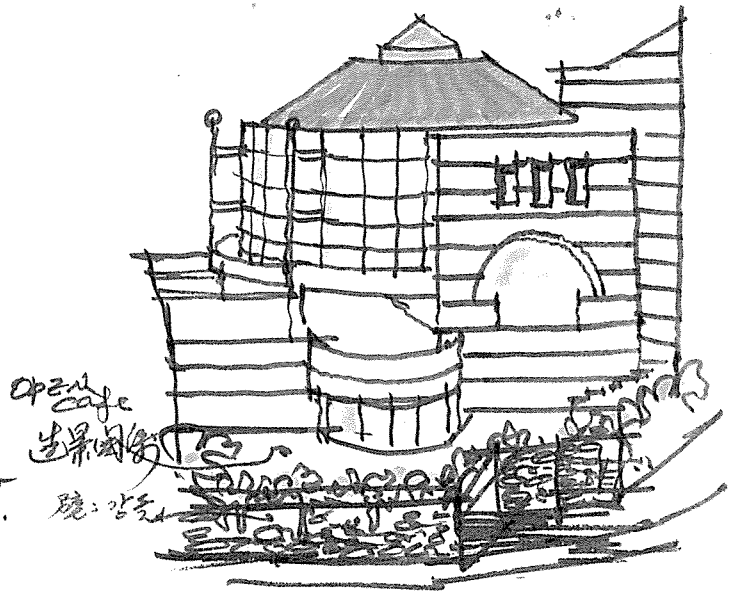

# 海雲臺 식당 계획안

Haewoondae Restaurant Project

SKETCH

張亮淳 / 종합건축사사무소 東明像木  
Designed by Jang, Yang - Soon

양 양

1st fl.

복합체  
= core area

2nd fl.