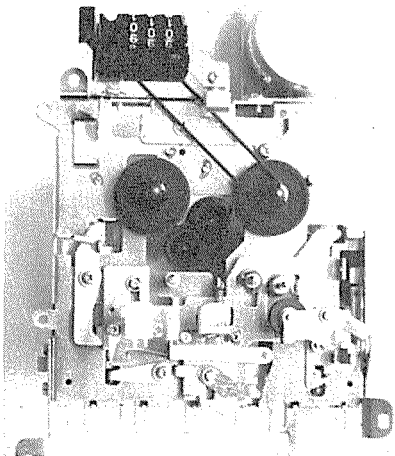

2) Mechanical Auto-Stop

F.F Rewind time : Less than 100sec(C-60 Tape)

Play Torque : 40-75 g.cm

F.F/Rew Torque : More than 60 g.cm

Dimension : 173(L)×118(W)×62(H)mm

Weight/1 kit : 550 g.

○모델 : CT-1400

○규격 : Eject Type : POP-UP Type