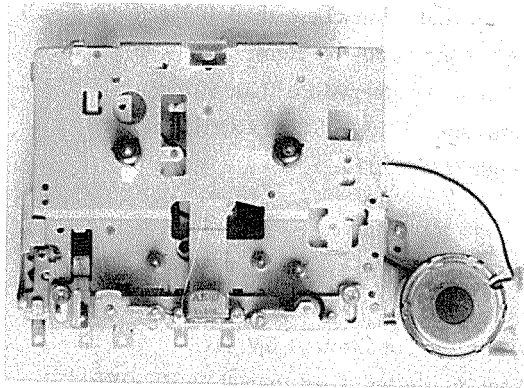

○ 모델 : **KCD-26**

○ 규격 : Eject Type : POP-UP Type

Tape Speed : 4.75cm/sec $\pm 2.5\%$, $\pm 3\%$

Wow & Flutter : Less than 0.35% JIS (WRMS)

Operation Condition : 6V D.C

Function : 1) Mini Piano Type 5 Key (Rec. Rew.

F.F, Play, Stop/Eject,)

2) Mechanical Auto-Stop

FF/Rewind Time : Less than 100sec (C-60 Tape)

Play Torque : 35-70 g.cm

FF/Rew Torque : More than 70 g.cm

Dimension : 135(L) $\times$ 105(W) $\times$ 27(H)mm

Weight/1 kit : 420g.

○ 모델 : **KCD-80J**

○ 규격 : Eject Type : POP-UP Type

Tape Speed : 4.75cm/sec

Operation Condition : 4.5V D.C

Wow & Flutter : Less than 0.35% JIS (WRMS)

Function : 1) Walkman Plastics Deck Mechanism

4 Key (Play, FF/Cue, Stop/Eject,)

FF/Rewind Time : Less than 100sec (C-60 Tape)

Play Torque : 35-70 g.cm

FF/Rew Torque : More than 70 g.cm

Dimension : 140(L) $\times$ 90(W) $\times$ 25(H)mm

Weight/1 kit : 100g.

○ 모델 : **MS-700SS**

○ 규격 : Eject Type : POP-UP Type

Tape Speed : 4.75cm/sec $\pm 2\%$

Operation Condition : 4.5V D.C

Wow & Flutter : Less than 0.32% JIS (WRMS)

Function : 1) Walkman Vertical Type 5 Key

(Play, Rew/Review, Stop, FF,

Eject)

FF/Rewind Time : Less than 100sec (C-60 Tape)

Play Torque : 30-60 g.cm

FF/Rew Torque : More than 60 g.cm

Dimension : (78+2)L $\times$ (97+28)W $\times$ 26(H)mm

Weight/1 kit : 180g with motor & Playback head