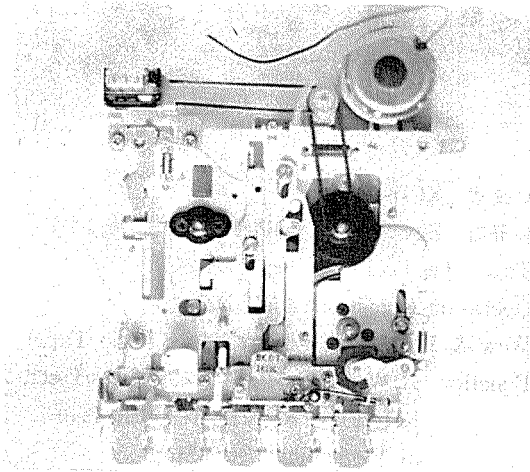

○ 모델 : **KCD-80J**

○ 규격 : Eject Type : POP-UP Type

Tape Speed : 4.75cm/sec

Operation Condition : 4.5V D.C

Wow & Flutter : Less than 0.35% JIS (WRMS)

Function : 1) Walkman Plastics Deck Mechanism

4 Key (Play, FF/Cue, Stop/Eject,)