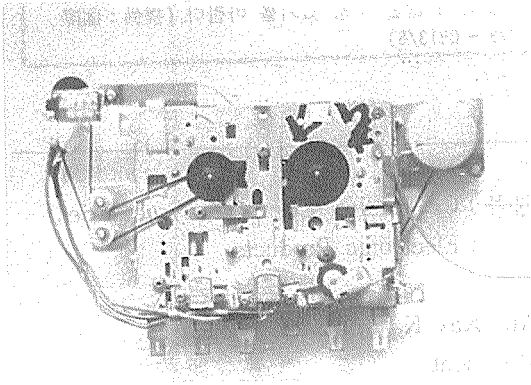

Play Torque : 40-70 g.cm

FF/Rew Torque : 60-140 g.cm

Dimensions : 149(L)×103(W)×35(H)mm

Weight/1kit : 350 g.

○모델 : Car Cassette

○규격 : Eject Type : POP-UP Type

Tape Speed : 4.75cm/sec ±3%, ±2%

Operation Condition : 12V D.C