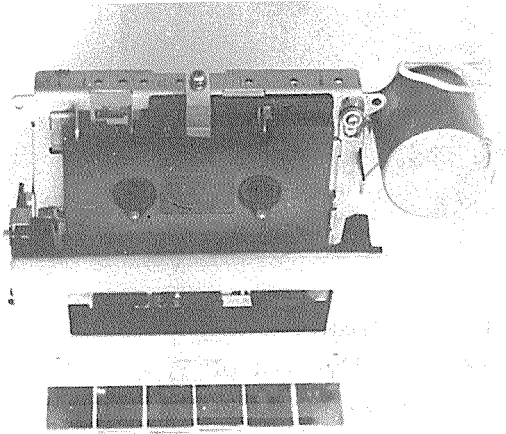

Operation Condition : 12V D.C

Wow & Flutter : Less than 0.25% JIS (WRMS)

Function : 1) Front Loading Type 6 Key (Rec.
Rew/Review, Play, FF/Cue, Stop/
Eject, Pause)

2) Mechanical Auto-Stop

FF/Rewind Time : Less than 100sec (C-60 Tape)

Play Torque : 40-75 g.cm

FF/Rew Torque : More than 60 g.cm

Dimension : 130(L) × 125(W) × 108(H)mm

Weight/1kit : 650g.

○ 모델 : **KCD-80**

○ 규격 : Eject Type : POP-UP Type

Tape Speed : 4.75cm/sec ±2.5%

Operation Condition : 4.5V D.C

Wow & Flutter : Less than 0.3% JIS (WRMS)

Function : 1) Walkman Type 4 Key (Stop/Eject,
Play, Rew/Review, FF/Cue)