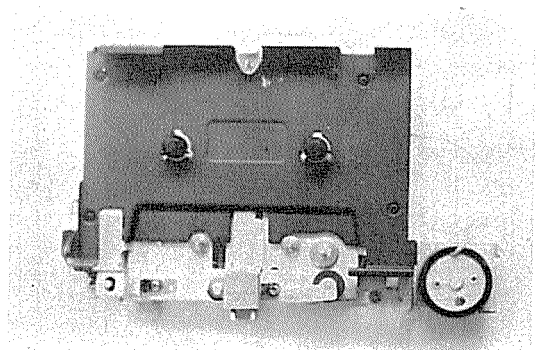

Play Torque : 30-60 g.cm

FF/Rew Torque : More than 60 g.cm

Dimension : (78+2)L \times (97+28)W \times 26(H)mm

Weight/1 kit : 180g with motor & Playback head

○모델 : **JC-8100**

○규격 : Eject Type : POP-UP Type