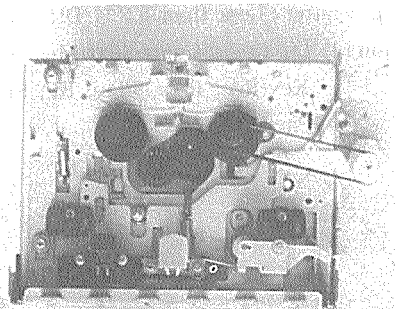

○모델 : **C-9T**

○규격 : Eject Type : Soft Damping

Tape Speed : 4.75cm/sec $\pm 2\%$

Operation Condition : 12V D.C

Wow & Flutter : Less than 0.2% DIN (WTD)