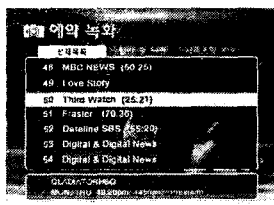

PVRI란?¹

- Personal Video Recorder
- PVR = HDR(DVR) + EPG

- Note -

HDR : Hard Disk Recorder

DVR : Digital Video Recorder

PVRI란?²