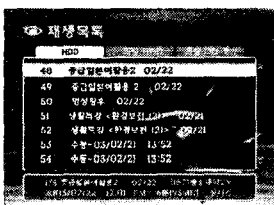

PVRI란?¹

- Personal Video Recorder
- PVR = HDR(DVR) + EPG

- Note -

HDR : Hard Disk Recorder

DVR : Digital Video Recorder

PVRI란?²